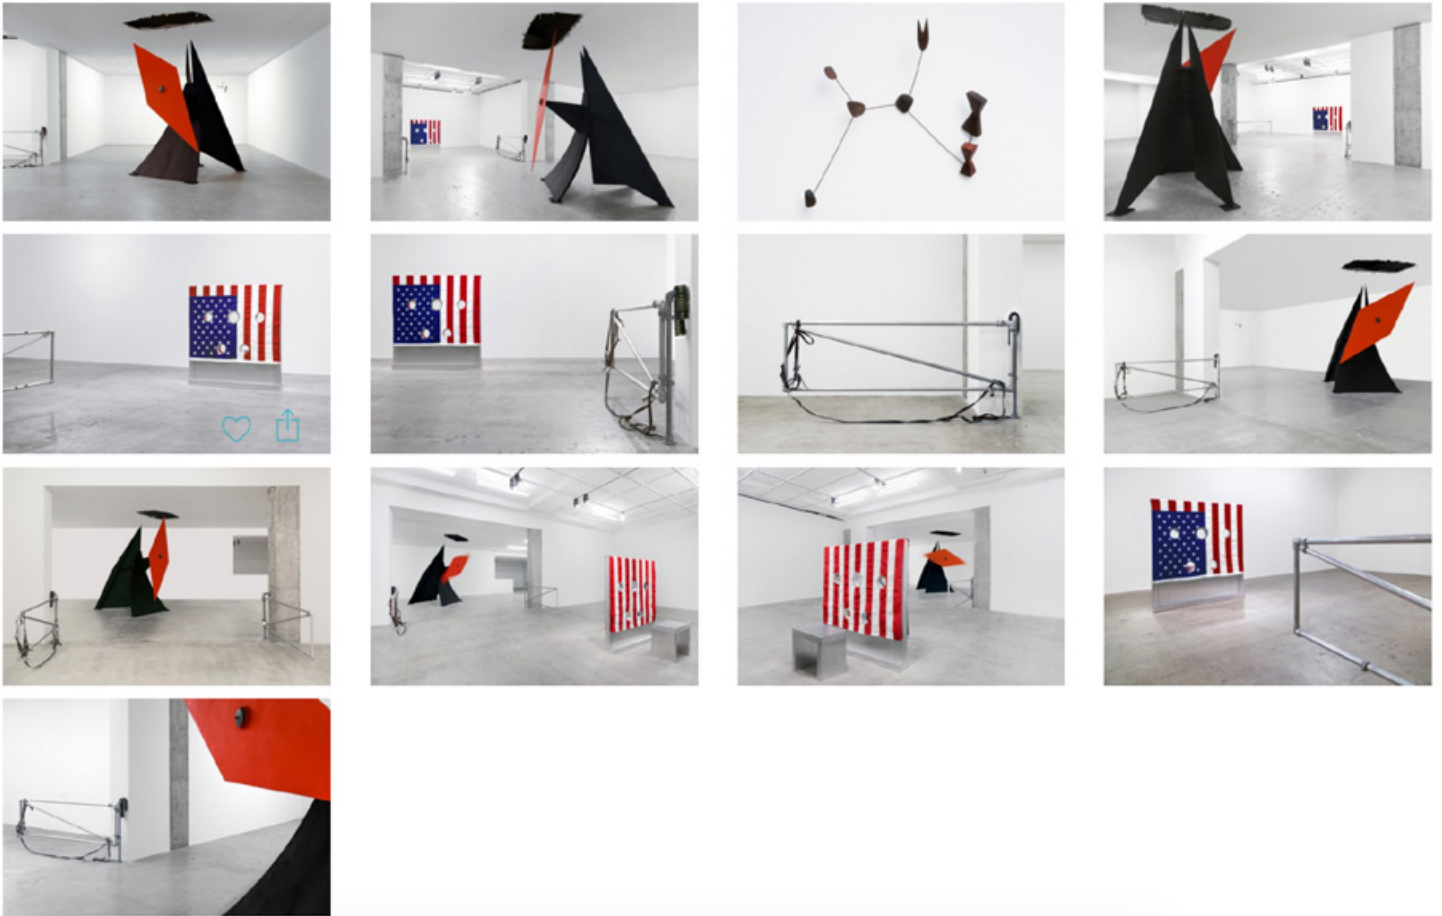

VENUS  
MANHATTAN LOS ANGELES

# DAILY ART FAIR

group show

Alexander Calder, Cady Noland

*Kinetics of Violence: Alexander Calder + Cady Noland*  
curated by Sandra Antelo-Suarez

Nov 07 - Dec 22, 2017  
[press release](#)

VENUS [follow](#)

installation views