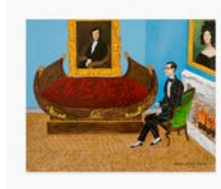

Andrew LaMar Hopkins
Pierre de Pontalba Surrounded by his Ancestors at le Château de Mont l'Évêque, 2018
Acrylic on canvas board
8 x 10 in
20.3 x 25.4 cm
(ALHO029)

9.