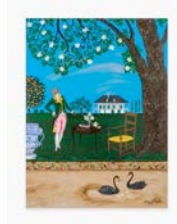

16.

Andrew LaMar Hopkins
Saint Jean Louverture, 2020
 Acrylic on linen board
 5 x 4 in
 12.7 x 10.2 cm
 (ALHO048)

17.

Andrew LaMar Hopkins
Suzanne Simone Baptiste
Louverture, 2020
 Acrylic on linen board
 5 x 4 in
 12.7 x 10.2 cm
 (ALHO049)

18.

Andrew LaMar Hopkins
Placide Louverture, 2020
 Acrylic on linen board
 5 x 4 in
 12.7 x 10.2 cm
 (ALHO045)

19.

Andrew LaMar Hopkins
Tea and Light Refreshments
at the Creole Habitation,
 2020
 Acrylic on canvas board
 16 x 12 in
 40.6 x 30.5 cm
 (ALHO041)

20.

Andrew LaMar Hopkins
Neptune's Bathroom, 2019
 Acrylic on canvas board
 12 x 12 in
 30.5 x 30.5 cm
 (ALHO030)

21.

Andrew LaMar Hopkins
The Tomb of America's First
Architect Benjamin Henry
Latrobe in Creole New
Orleans, 2019
 Acrylic on canvas board
 12 x 12 in
 30.5 x 30.5 cm
 (ALHO006)