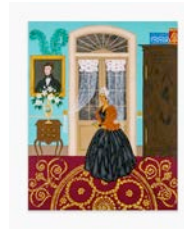

20.

Andrew LaMar Hopkins
Neptune's Bathroom, 2019
 Acrylic on canvas board
 12 x 12 in
 30.5 x 30.5 cm
 (ALHO030)

21.

Andrew LaMar Hopkins
The Tomb of America's First
Architect Benjamin Henry
Latrobe in Creole New
Orleans, 2019
 Acrylic on canvas board
 12 x 12 in
 30.5 x 30.5 cm
 (ALHO006)

22.

Andrew LaMar Hopkins
Gabriel Aime at Le Petit
Versailles, 2019
 Acrylic on canvas board
 14 x 11 in
 35.6 x 27.9 cm
 (ALHO012)

23.

Andrew LaMar Hopkins
Judy Telfair Jackson and
Her Granddaughter Lavinia,
 2020
 Acrylic on linen board
 5 x 4 in
 12.7 x 10.2 cm
 (ALHO046)

24.

Andrew LaMar Hopkins
Petite fille de couleur libres mangeant des cerises (Free girl of color eating cherries), 2020
Acrylic on board
7 x 5 in
17.8 x 12.7 cm
(ALHO028)

29.

Andrew LaMar Hopkins
Marie Laveau in her Saint Ann St Creole Cottage, 2019
Acrylic on canvas board
14 x 11 in
35.6 x 27.9 cm
(ALHO011)