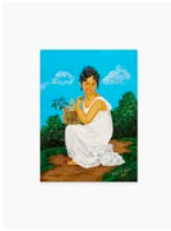

24.

Andrew LaMar Hopkins
Petite fille de couleur libres mangeant des cerises (Free girl of color eating cherries), 2020
Acrylic on board
7 x 5 in
17.8 x 12.7 cm
(ALHO028)