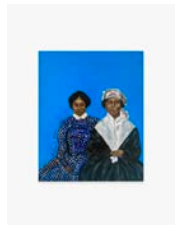

Andrew LaMar Hopkins
Judy Telfair Jackson and
Her Granddaughter Lavinia,
2020
Acrylic on linen board
5 x 4 in
12.7 x 10.2 cm
(ALHO046)