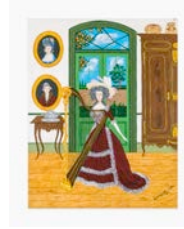

24.

Andrew LaMar Hopkins
Petite fille de couleur libres mangeant des cerises (Free girl of color eating cherries), 2020
Acrylic on board
7 x 5 in
17.8 x 12.7 cm
(ALHO028)

29.

Andrew LaMar Hopkins
Marie Laveau in her Saint Ann St Creole Cottage, 2019
Acrylic on canvas board
14 x 11 in
35.6 x 27.9 cm
(ALHO011)

25.

Andrew LaMar Hopkins
Creole House Call, 2020
Acrylic on canvas board
12 x 9 in
30.5 x 22.9 cm
(ALHO022)

30.

Andrew LaMar Hopkins
Alix de Morainville in the Louisiana Wilderness, 2019
Acrylic on canvas board
14 x 11 in
35.6 x 27.9 cm
(ALHO005)