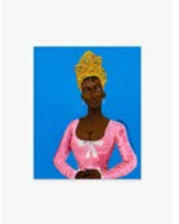

Andrew LaMar Hopkins
Suzanne Simone Baptiste
Louverture, 2020
Acrylic on linen board
5 x 4 in
12.7 x 10.2 cm
(ALHO049)

18.